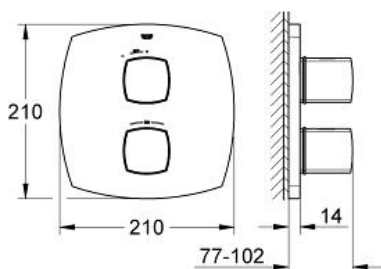

GRANDERA
Thermostatic shower mixer
MODEL # 19934000

Pure Freude
an Wasser

GROHE

Product Description:

GRANDERA
Thermostatic shower mixer

Standard Specification:

compatible with
for 35 500 000 / 35 050 000
without concealed body
TMV2 compliant when used with 35 050 000
GROHE StarLight chrome finish
GROHE SafeStop safety button at 38°C
(calibration required)
GROHE SafeStop Plus optional temperature limiter at 43°C
included
volume handle with **GROHE EcoButton**
(economy button with individually
adjustable economy stop)
ceramic headparts 1/2", 180°
wall escutcheon with **GROHE QuickFix**
(covered escutcheon- and shaft sealing, covered fixing)
metal handles