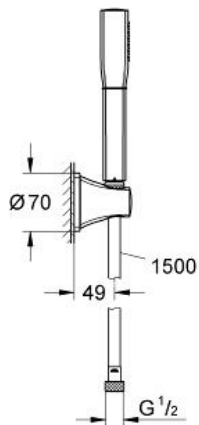

GRANDERA STICK
Wall holder set 1 spray

MODEL # 27993IG0

Pure Freude
an Wasser

GROHE

Product Description:
GRANDERA STICK
Wall holder set 1 spray

Standard Specification:

Consisting of:

Stick hand shower (26 037 000)

Wall hand shower holder (27 969 000)

Rotaflex shower hose 1500 mm (28 417 000)

GROHE EcoJoy 7.6 l/min flow limiter

GROHE DreamSpray perfect spray pattern

Inner WaterGuide for a longer life

GROHE CoolTouch prevents scalding on hot surfaces