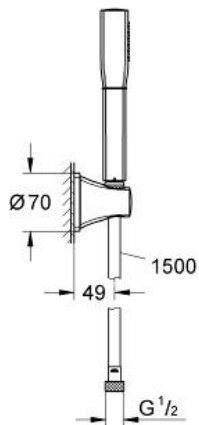

GRANDERA STICK  
Wall holder set 1 spray

MODEL # 27993000

Pure Freude  
an Wasser

**GROHE**

**Product Description:**  
**GRANDERA STICK**  
**Wall holder set 1 spray**

**Standard Specification:**

Consisting of:

Stick hand shower (26 037 000)

Wall hand shower holder (27 969 000)

Rotaflex shower hose 1500 mm (28 417 000)

**GROHE EcoJoy** 7.6 l/min flow limiter

**GROHE DreamSpray** perfect spray pattern

**Inner WaterGuide** for a longer life