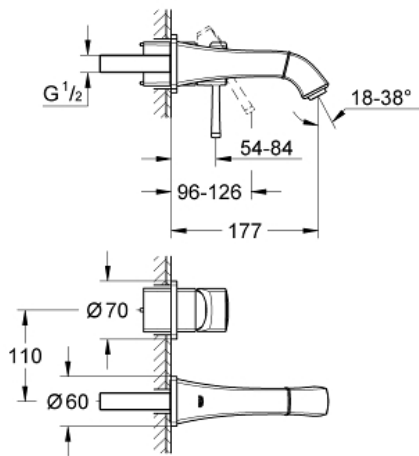

GRANDERA
2-hole basin mixer S-Size
MODEL # 19929IG0

Pure Freude
an Wasser

Product Description:

GRANDERA
2-hole basin mixer
S-Size

Standard Specification:

wall or deck mounted
set for final installation for
23 319 000

without concealed body

GROHE StarLight chrome finish

GROHE EcoJoy technology for less water and perfect flow

GROHE AquaGuide adjustable mousseur 5.7 l/min

centre distance 110 mm

projection 177 mm

min. recommended pressure 1 bar