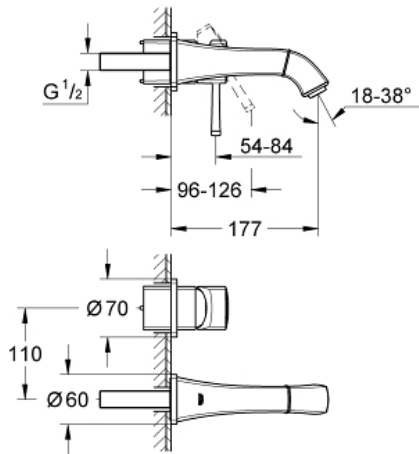

GRANDERA  
2-hole basin mixer S-Size  
MODEL # 19929000

Pure Freude  
an Wasser

**Product Description:**

**GRANDERA**  
2-hole basin mixer  
S-Size

**Standard Specification:**

wall or deck mounted  
set for final installation for  
23 319 000

**without concealed body**

**GROHE StarLight** chrome finish

**GROHE EcoJoy** technology for less water and perfect flow

**GROHE AquaGuide** adjustable mousseur 5.7 l/min

centre distance 110 mm

projection 177 mm

**Color:**

□ 19929000 Chrome