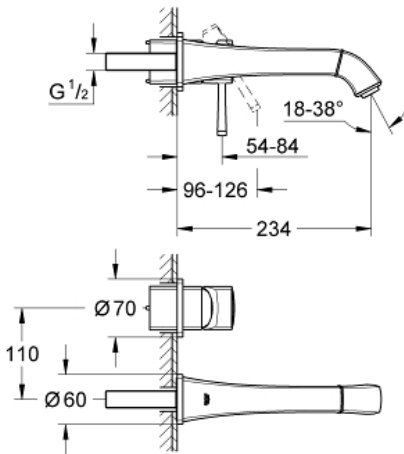

GRANDERA  
2-hole basin mixer M-Size  
MODEL # 19930IG0

Pure Freude  
an Wasser

**Product Description:**  
GRANDERA  
2-hole basin mixer  
M-Size

**Standard Specification:**  
wall or deck mounted  
**without concealed body**  
set for final installation for  
23 319 000

**GROHE StarLight** chrome finish  
**GROHE EcoJoy** technology for less water and perfect flow  
**GROHE AquaGuide** adjustable mousseur 5.7 l/min  
projection 234 mm  
**min. recommended pressure 1 bar**