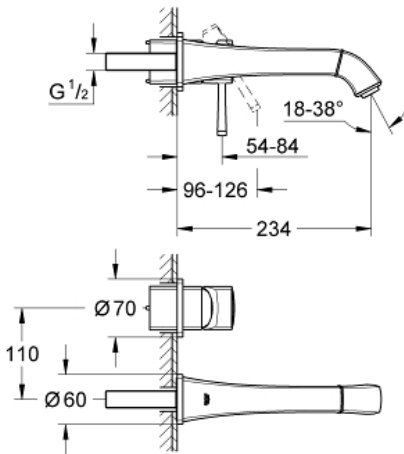

GRANDERA
2-hole basin mixer M-Size
MODEL # 19930000

Pure Freude
an Wasser

Product Description:

GRANDERA
2-hole basin mixer
M-Size

Standard Specification:

wall or deck mounted
without concealed body
set for final installation for
23 319 000

GROHE StarLight chrome finish

GROHE EcoJoy technology for less water and perfect flow

GROHE AquaGuide adjustable mousseur 5.7 l/min
projection 234 mm

min. recommended pressure 1 bar

Color:

□ 19930000 Chrome