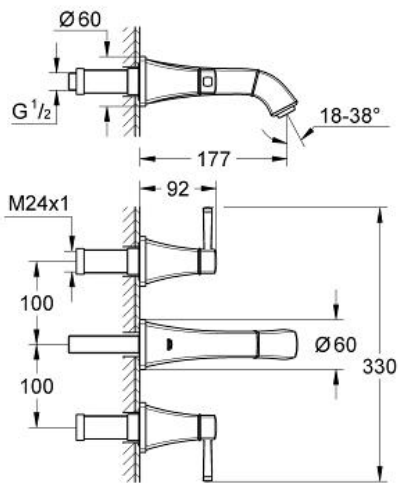

GRANDERA
 Three-hole basin mixer 1/2" S-Size
 MODEL # 20414IG0

Pure Freude
 an Wasser

Product Description:
GRANDERA
 Three-hole basin mixer 1/2"
 S-Size

Standard Specification:
 wall or deck mounted
 set for final installation for
 29 025 000
without concealed body
 valves hot/cold
 with headparts 1/2" - 90°
GROHE StarLight chrome finish
GROHE EcoJoy technology for less water and perfect flow
GROHE AquaGuide adjustable mousseur 5.7 l/min
 centre distance 200 mm
 projection 177 mm
min. recommended pressure 1 bar

Color:
 □ 20414IG0 chrome/gold