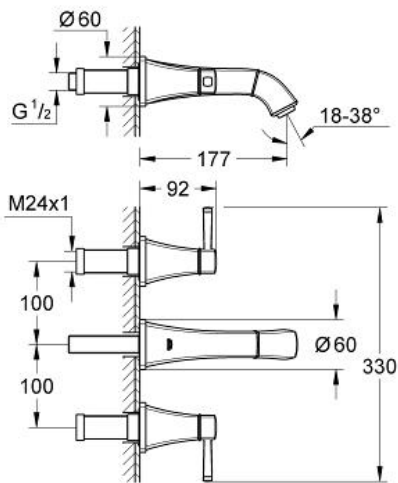

GRANDERA  
 Three-hole basin mixer 1/2" S-Size  
 MODEL # 20414000

Pure Freude  
 an Wasser

**Product Description:**  
**GRANDERA**  
 Three-hole basin mixer 1/2"  
 S-Size

**Standard Specification:**  
 wall or deck mounted  
 set for final installation for  
 29 025 000  
**without concealed body**  
 valves hot/cold  
 with headparts 1/2" - 90°  
**GROHE StarLight** chrome finish  
**GROHE EcoJoy** technology for less water and perfect flow  
**GROHE AquaGuide** adjustable mousseur 5.7 l/min  
 centre distance 200 mm  
 projection 177 mm

**Color:**  
 20414000 Chrome