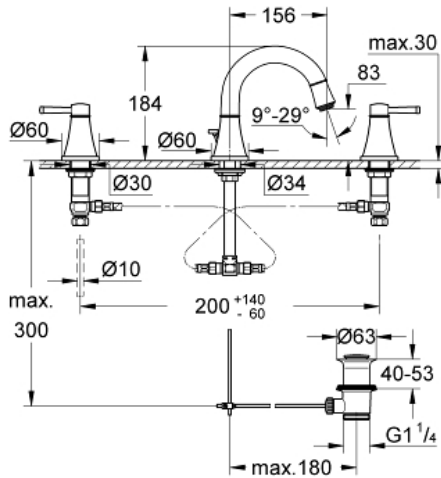

GRANDERA  
 Three-hole basin mixer 1/2" S-Size  
 MODEL # 20417IG0

Pure Freude  
 an Wasser

**Product Description:**  
 GRANDERA  
 Three-hole basin mixer 1/2"  
 S-Size

**Standard Specification:**  
 valves hot/cold  
 with headparts 1/2" - 90°  
**GROHE StarLight** chrome finish  
**GROHE EcoJoy** technology for less water and perfect flow  
**GROHE AquaGuide** adjustable mousseur 5.7 l/min  
 pop-up waste set 1 1/4"  
 pressure-proof, flexible connection hoses  
 between spout and side valves  
**min. recommended pressure 1 bar**

**Color:**  
 □ 20417IG0 chrome/gold