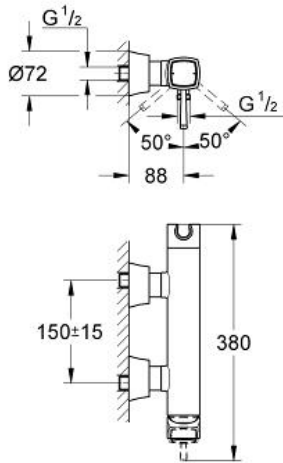

GRANDERA
Single-lever shower mixer 1/2"
MODEL # 23316000

Pure Freude
an Wasser

Product Description:
GRANDERA
Single-lever shower mixer 1/2"

Standard Specification:
wall or deck mounted
GROHE SilkMove 46 mm ceramic cartridge
GROHE StarLight chrome finish
adjustable flow rate limiter
integrated hand shower holder
shower outlet 1/2"
integrated non-return valve
covered S-unions
protected against backflow

Color:
□ 23316000 Chrome