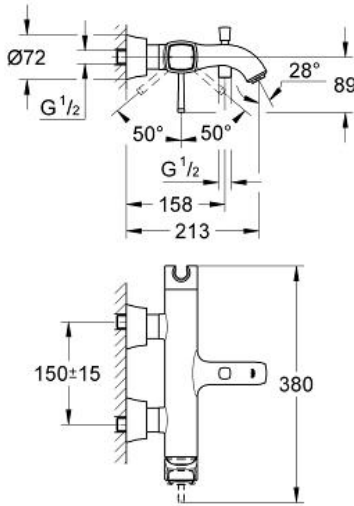

GRANDERA  
Single-lever bath/shower mixer  
1/2"

MODEL # 23317IG0

Pure Freude  
an Wasser

GROHE

**Product Description:**

**GRANDERA**

Single-lever bath/shower mixer 1/2"

**Standard Specification:**

wall or deck mounted

**GROHE SilkMove** 46 mm ceramic cartridge

**GROHE StarLight** chrome finish

adjustable flow rate limiter

integrated hand shower holder

automatic diverter: bath/shower

mousseur

integrated non-return valve

in the shower outlet 1/2"

covered S-unions

protected against backflow

**Color:**

□ 23317IG0 chrome/gold