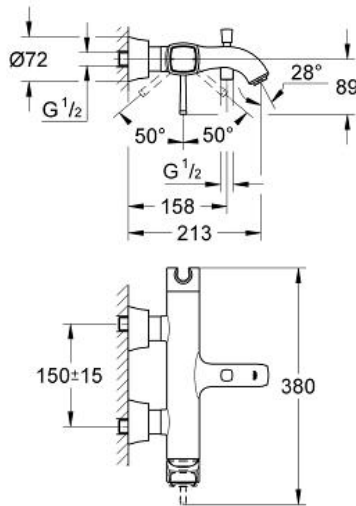

GRANDERA
Single-lever bath/shower mixer
1/2"

MODEL # 23317000

Pure Freude
an Wasser

Product Description:

GRANDERA

Single-lever bath/shower mixer 1/2"

Standard Specification:

wall or deck mounted

GROHE SilkMove 46 mm ceramic cartridge

GROHE StarLight chrome finish

adjustable flow rate limiter

integrated hand shower holder

automatic diverter: bath/shower

mousseur

integrated non-return valve

in the shower outlet 1/2"

covered S-unions

protected against backflow

Color:

□ 23317000 Chrome