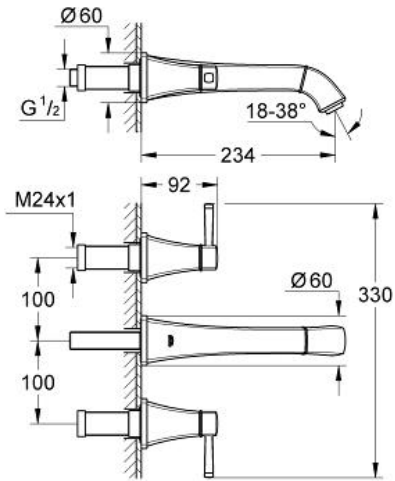

GRANDERA
Three-hole basin mixer 1/2" M-
Size

MODEL # 20415IG0

Pure Freude
an Wasser

Product Description:

GRANDERA
Three-hole basin mixer 1/2"
M-Size

Standard Specification:

wall or deck mounted
without concealed body
set for final installation for
29 025 000

valves hot/cold
with headparts 1/2" - 90°

GROHE StarLight chrome finish

GROHE EcoJoy technology for less water and perfect flow

GROHE AquaGuide adjustable mousseur 5.7 l/min
projection 234 mm

min. recommended pressure 1 bar

Color:

□ 20415IG0 chrome/gold