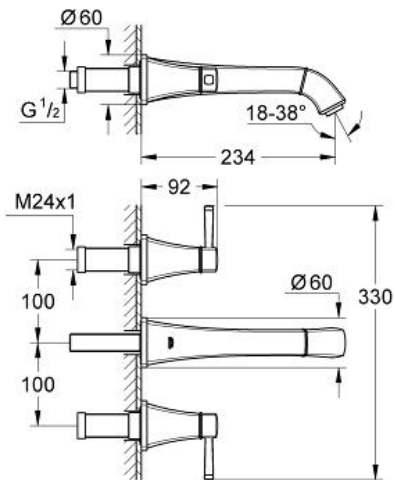

GRANDERA
Three-hole basin mixer 1/2" M-
Size

MODEL # 20415000

Pure Freude
an Wasser

Product Description:

GRANDERA

Three-hole basin mixer 1/2"

M-Size

Standard Specification:

wall or deck mounted

without concealed body

set for final installation for

29 025 000

valves hot/cold

with headparts 1/2" - 90°

GROHE StarLight chrome finish

GROHE EcoJoy technology for less water and perfect flow

GROHE AquaGuide adjustable mousseur 5.7 l/min

projection 234 mm

min. recommended pressure 1 bar

Color:

□ 20415000 Chrome