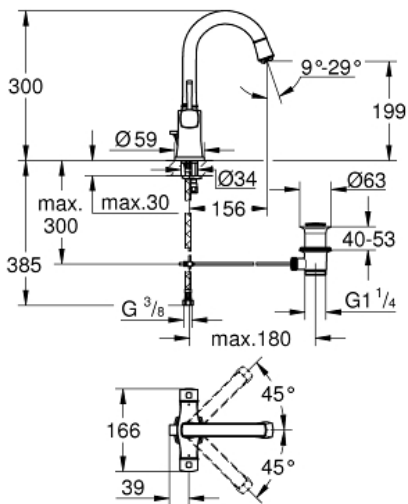

GRANDERA
Two-handle basin mixer, 1/2" L-
Size

MODEL # 21107IG0

Pure Freude
an Wasser

GROHE

Product Description:

GRANDERA

Two-handle basin mixer, 1/2"

L-Size

Standard Specification:

monobloc installation

valves hot/cold

with headparts 1/2" - 90°

GROHE StarLight chrome finish

GROHE EcoJoy technology for less water and perfect flow

GROHE AquaGuide adjustable mousseur 5.7 l/min

swivel spout

pop-up waste set 1 1/4"

flexible connection hoses

Color:

□ 21107IG0 chrome/gold