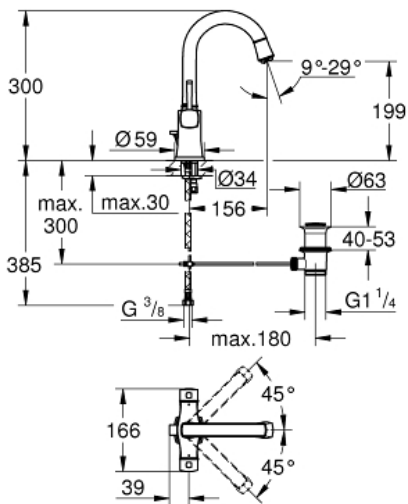

GRANDERA
Two-handle basin mixer, 1/2" L-
Size

MODEL # 21107000

Pure Freude
an Wasser

Product Description:

GRANDERA

Two-handle basin mixer, 1/2"

L-Size

Standard Specification:

monobloc installation

valves hot/cold

with headparts 1/2" - 90°

GROHE StarLight chrome finish

GROHE EcoJoy technology for less water and perfect flow

GROHE AquaGuide adjustable mousseur 5.7 l/min

swivel spout

pop-up waste set 1 1/4"

flexible connection hoses

Color:

□ 21107000 Chrome