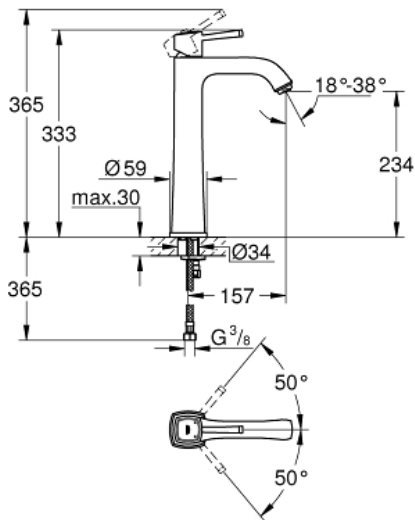

GRANDERA  
 Basin mixer 1/2" XL-Size  
 MODEL # 23313IG0

Pure Freude  
 an Wasser

**Product Description:**

**GRANDERA**  
 Basin mixer 1/2"  
 XL-Size

**Standard Specification:**

**for free-standing basins**  
 28 mm ceramic cartridge  
 with **GROHE SilkMove**  
 temperature limiter  
**GROHE StarLight** chrome finish  
**GROHE EcoJoy** technology for less water and perfect flow  
**GROHE AquaGuide** adjustable mousseur 5.7 l/min  
**GROHE QuickFix** installation system  
 smooth body  
 flexible connection hoses

**Color:**

□ 23313IG0 chrome/gold