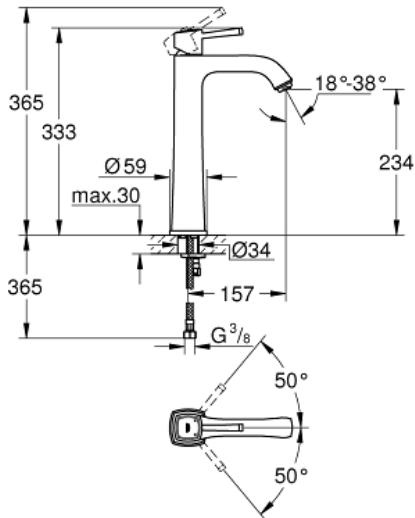

GRANDERA
 Basin mixer 1/2" XL-Size
 MODEL # 23313000

Pure Freude
 an Wasser

Product Description:

GRANDERA
 Basin mixer 1/2"
 XL-Size

Standard Specification:

for free-standing basins
 28 mm ceramic cartridge
 with **GROHE SilkMove**
 temperature limiter
GROHE StarLight chrome finish
GROHE EcoJoy technology for less water and perfect flow
GROHE QuickFix installation system
GROHE AquaGuide adjustable mousseur 5.7 l/min
 smooth body
 flexible connection hoses

Color:

□ 23313000 Chrome