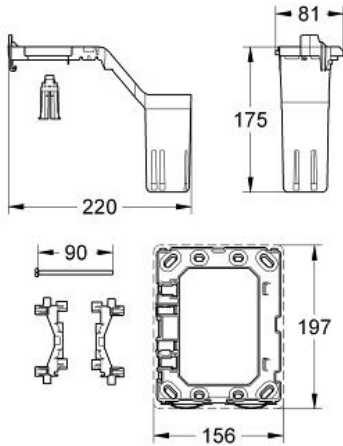

GROHE Fresh retro-fit set

MODEL # 38796000

Pure Freude
an Wasser

GROHE

Product Description:

GROHE Fresh retro-fit set

Standard Specification:

for GROHE flushing cisterns with
pneumatic flush valve

not suitable for flush plates with

wood or glass or metal surface or new small flush plates
fixing frame with opening function

for chlorine-free tablets only

for all GROHE wall plates

156 x 197 mm

Color:

□ 38796000