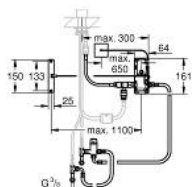

FOOT CONTROL
Dual flush valve set
MODEL # 30309000

Pure Freude
an Wasser

GROHE

Product Description:
FOOT CONTROL
Dual flush valve set

Standard Specification:
Foot control: activation of water via contact with sensor
battery supply 6 V lithium-battery,
type CR-P2
CE approved
solenoid valve
fixed value mixing valve
automatically stops after 60 sec. (factory set)
type of protection IP 44
upgrade set for GROHE pull-out kitchen faucets