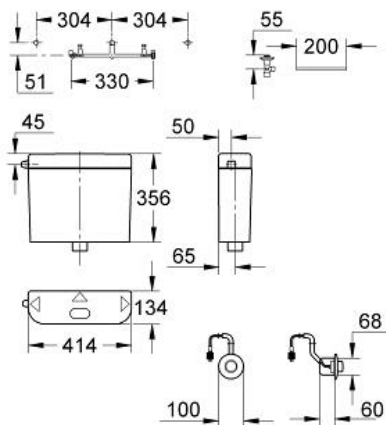

Flushing cistern for WC

MODEL # 37072SH0

Pure Freude
an Wasser

GROHE

Product Description:

Flushing cistern for WC

Standard Specification:

6 l / 3 l

copper pipe

mounting template

made of ABS

escutcheon 100 mm dia

pneumatic hose 1500 mm long

without flush pipe

without inlet connector

(insert flush pipe 37 099 K)