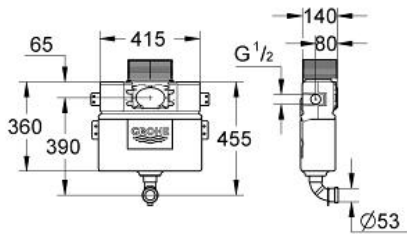

Flushing cistern for WC

MODEL # 38422000

Pure Freude
an Wasser

GROHE

Product Description:

Flushing cistern for WC

Standard Specification:

6 l / 3 l

0.82 m finished installation height

front/top actuation

water supply from left/right
or back

Insulated against condensation

415 x 140 x 360 mm

fixing brackets

without wall plate/actuation

GROHE EcoJoy technology for less water and perfect flow