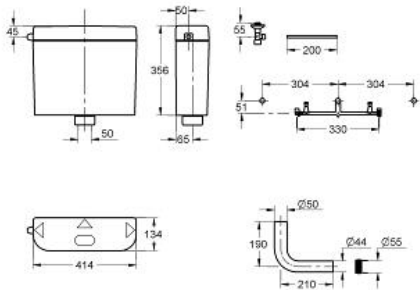

Flushing cistern for WC

MODEL # 37791SH0

Pure Freude
an Wasser

GROHE

Product Description:

Flushing cistern for WC

Standard Specification:

6 l / 3 l

exposed installation
interruptible flush cycle
hidden flush pipe connection
servo actuation
low level
made of PS
low noise (group I acc. to
German Noise Specification)
insulated against condensation
with isolation valve 1/2"
copper pipe
mounting template
flush pipe bend
WC inlet connector

Color:

□ 37791SH0 alpine white