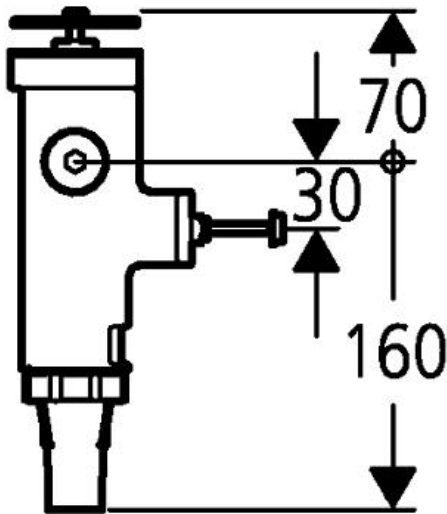

# Flush valve for WC

MODEL # 43996000

Pure Freude  
an Wasser

GROHE

## Product Description:

Flush valve for WC

## Standard Specification:

concealed installation  
3/4"

retrofit for 677.00.200/677.03.200/680.00.200

without stop valve  
without flush pipe