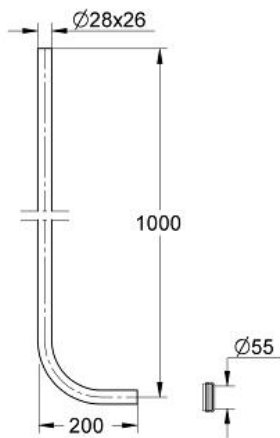

Flush pipe  
MODEL # 37108000

Pure Freude  
an Wasser

GROHE

**Product Description:**

**Flush pipe**

**Standard Specification:**

for WC flush valve

$\varnothing 28 \times 26$  mm

**1000 x 200 mm**

straight

brass

without flush pipe fixing device

for distance to the wall from 15 - 85 mm

connector

**Color:**

□ 37108000 Chrome