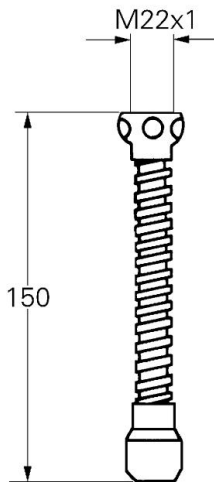

Flexible tube outlet M 22 x 1

MODEL # 13911000

Pure Freude
an Wasser

GROHE

Product Description:

Flexible tube outlet M 22 x 1

Standard Specification:

female thread M 22 x 1

mousseur

150 mm

GROHE StarLight chrome finish

Color:

□ 13911000 Chrome