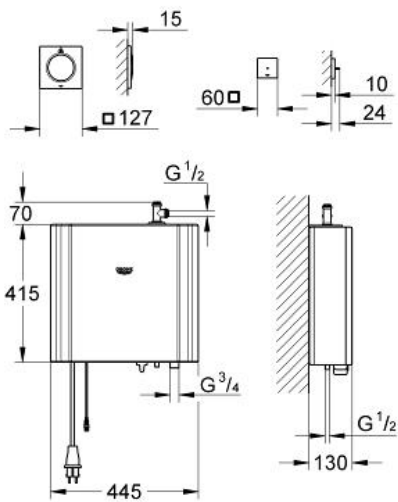

GROHE F-DIGITAL DELUXE
Steam generator 2.2 kW with
steam outlet and temperature
sensor

MODEL # 36362000

Pure Freude
an Wasser

GROHE

Product Description:

GROHE F-DIGITAL DELUXE

Steam generator 2.2 kW

with steam outlet and temperature sensor

Standard Specification:

Consisting of:

steam generator

415 x 445 x 130 mm

suitable for steam rooms up to 2.5 m³

supply voltage 230 V AC, 50Hz

power 2.2 kW

water inlet 3/4"

operating pressure 1 - 5 bar (above pressure reducer)

automatic emptying

water outlet 1/2"

steam temperature: max. 55°C

steam outlet 1/2"

type of protection IP 23

CE approved

with euro shockproof plug

steam outlet module with indentation for fragranced oil

127 x 127 mm

connection thread 1/2"

temperature sensor module

60 x 60 x 12 mm

SpeedClean anti-limescale system

GROHE StarLight chrome finish

requires rough-in set (29 074 000), F-digital Deluxe base unit

box (26 374 000 or 36 397 000), Bluetooth unit (36 371 000)

and various cable connections – all to be ordered separately

due to installation situation

For detailed planning and product information please contact
your local GROHE Customer Service.

Color:

□ 36362000 Chrome