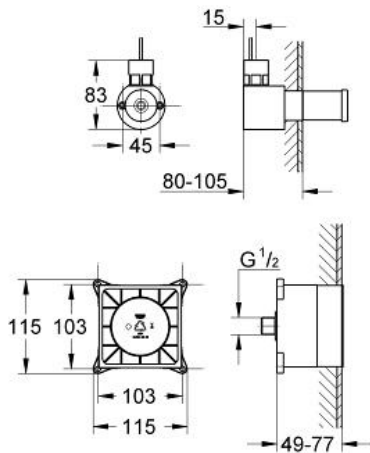

GROHE F-DIGITAL DELUXE
Rough-in set steam generator

MODEL # 29074000

Pure Freude
an Wasser

GROHE

Product Description:
GROHE F-DIGITAL DELUXE
Rough-in set steam generator

Standard Specification:
for use with steam module (36 362 000 or 27 934 000)
Consisting of:
- 1 rough-in box for steam outlet (115 x 115 x 49-77 mm)
- 1 rough-in box for temperature sensor (58 x 83 x 80-105 mm)
- 1 cable extension temperature sensor, 5 m
- 1 cable extension steam generator, 5 m