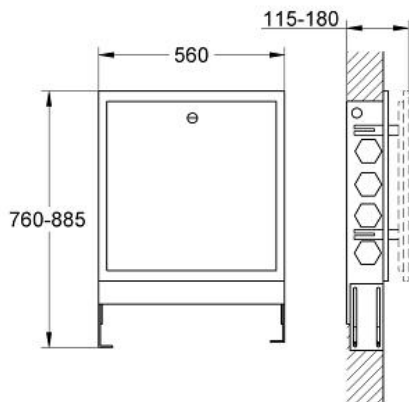

GROHE F-DIGITAL DELUXE  
Rough-in set base unit box  
MODEL # 36367000

Pure Freude  
an Wasser

GROHE

**Product Description:**  
**GROHE F-DIGITAL DELUXE**  
**Rough-in set base unit box**

**Standard Specification:**  
for use with base unit box (26 374 000 or 36 397 000)  
550 x 700 x 110 mm  
height (100 mm) and depth (50 mm) adjustable  
with removable front panel for installation  
with adjustable front frame for installation in wall niches  
galvanized and powder coated (RAL 9010, pure white) steel  
plate  
1 mm thick steel plate  
with two mounting rails and elbow for power outlets  
and mounting materials