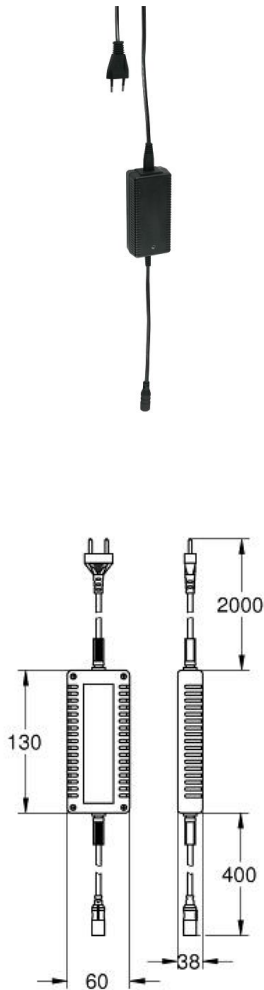

GROHE F-DIGITAL DELUXE
Power supply base unit box
MODEL # 42429000

Pure Freude
an Wasser

GROHE

Product Description:
GROHE F-DIGITAL DELUXE
Power supply base unit box

Standard Specification:

power supply for base unit box (26 374 000 or 36 397 000)
each power supply for 2 light/sound modules (36 359 000)
or 1 ceiling shower with integrated light (27 865 000)
total 2 power supplies max (8 devices max.) can be
connected to the base unit box
with one power supply 4 devices (light/sound modules) can
be driven
- ceiling shower with integrated light (27 865 000): 4 devices
- per light module: 1 device
- per sound module: 1 device
input voltage: 90-240 V AC, 50-60Hz
output voltage: 12 V DC
CE approved

Color:

□ 42429000