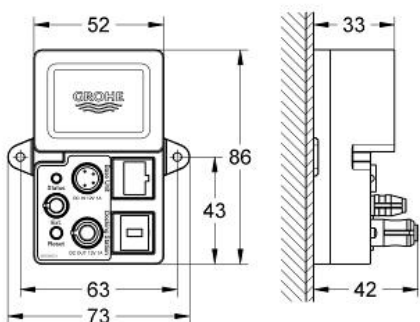

GROHE F-DIGITAL DELUXE Bluetooth unit BT-01A for Apple and Android devices

MODEL # 36371000

Pure Freude
an Wasser

GROHE

Product Description:

GROHE F-DIGITAL DELUXE

Bluetooth unit BT-01A for Apple and Android devices

Standard Specification:

with integrated electronic for wireless data communication
combinable with existing 36 365 000 docking station
wall or deck mounted

86 x 73 x 42 mm

Features:

reset switch

status indicator (LED)

stand alone/maximum configuration

one-to-one connection

with safety cut-off mechanism (1 user)

safety shutdown in case of connection loss

connection cable set for data communication and power
supply (5 m each)

CE approved

Bluetooth transmitter power supply: 12 V

Bluetooth® transmitter frequency: 2.4 GHz

Bluetooth range (max. 10 m) varies depending on materials
used and walls between transmitter and receiver

requires Base Unit Box 2.0 (36 397 000) or Base Unit Box 4.0
(26 374 000) – to be ordered separately

Bluetooth-enabled device (Bluetooth V2.1 or higher)
necessary

System requirements Android

operating system: as of release 2.3.3

pixel density: 160 dpi minimum

display resolution: 320 x 470 pixels per inch

System requirements: Apple

iPod touch 4/5, iPhone 4/5, iPad/ iPad mini**

Apple operating system: as of release iOS 6.0 and above

Mobile devices and GROHE SPA F-digital deluxe App*** are
not included in delivery and have to be ordered separately via an
authorised Apple store/store/iTunes or Google Play store.

* The Bluetooth® word mark and logos are registered
trademarks owned by Bluetooth SIG, Inc. and any use of such
marks by Grohe AG is under license. Other trademarks and
trade names are those of their respective owners.