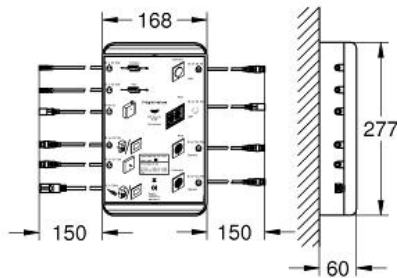

GROHE F-DIGITAL DELUXE
Base unit box 4.0 Bluetooth F-
Series 40" (BCU V4.0)

MODEL # 26374000

Pure Freude
an Wasser

GROHE

Product Description:

GROHE F-DIGITAL DELUXE

Base unit box 4.0 Bluetooth F-Series 40" (BCU V4.0)

Standard Specification:

to control LightCurtain of Rainshower F-Series 40"

AquaSymphony ceiling shower

additional light, sound and steam modules can be connected and controlled

Consisting of:

- 2 plug connections, each for one pair of sound modules (36 360 000)
- 1 plug connection for one pair of light modules (36 359 000)
- 1 plug connection LightCurtain for Rainshower F-Series 40" AquaSymphony (26 373 000)
- 2 plug connections for steam module (36 362 000 or 36 368 000), including 1 connection for steam generator and 1 connection for temperature sensor
- 2 plug connections for power supply (per power supply max. 4 devices light/sound)
- 2 plug connections for Bluetooth unit (supply voltage and data line)