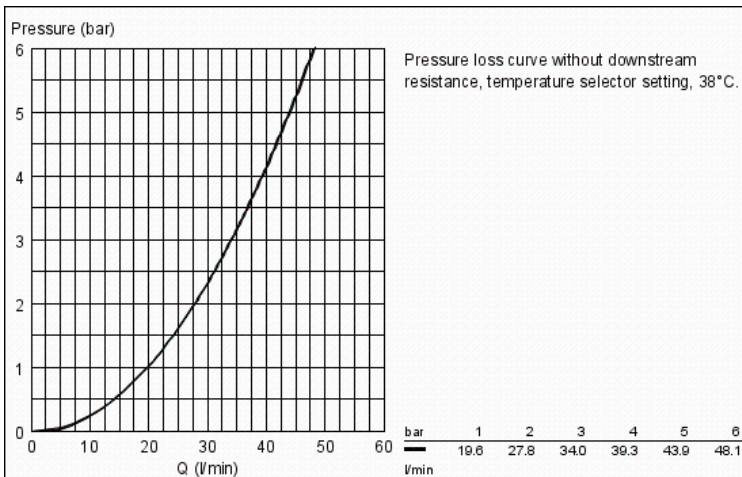

GROHE F-digital bath/shower shower solution pack 1

MODEL # 118332

Pure Freude
an Wasser

GROHE

Product Description:

GROHE F-digital bath/shower shower solution pack 1

Standard Specification:

Veris digital controller and digital diverter for bath (36 289 000)

Rainshower Cosmopolitan 210 head shower (28 368 000)

Rainshower shower arm 286 mm (28 576 000)

Euphoria Cosmopolitan wall holder set (27 369 000)

minimalist elbow, circle (27 057 000)

Talentofill trim (19 952 000)

Talentofill concealed system (28 990 000)

GROHE TurboStat compact cartridge with wax thermoelement

GROHE StarLight chrome finish

GROHE SafeStop safety button at 38°C

(calibration required)

GROHE EcoJoy technology for less water and perfect flow

GROHE DreamSpray perfect spray pattern

GROHE CoolTouch prevents scalding on hot surfaces

SpeedClean anti-limescale system

max. pressure differential 5:1

Color:

☐ 118332 Chrome