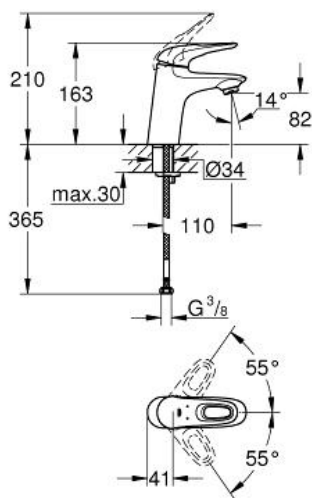

EUROSTYLE  
Basin mixer 1/2" S-Size  
MODEL # 32468003

Pure Freude  
an Wasser

GROHE

**Product Description:**

**EUROSTYLE**  
Basin mixer 1/2"  
S-Size

**Standard Specification:**

monobloc installation  
loop metal lever  
**GROHE SilkMove** 35 mm ceramic cartridge  
adjustable flow rate limiter  
with temperature limiter  
**GROHE StarLight** chrome finish  
**GROHE EcoJoy** mousseur 5.7 l/min  
**GROHE QuickFix** rapid installation system  
smooth body  
flexible connection hoses

**Color:**

□ 32468003 Chrome