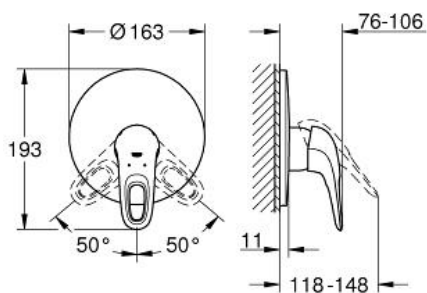

EUROSTYLE
Single-lever shower mixer trim
MODEL # 19507003

Pure Freude
an Wasser

GROHE

Product Description:
EUROSTYLE
Single-lever shower mixer trim

Standard Specification:
set for final installation for
35 501 000
33 961 000
33 962 000
33 964 000

without concealed body

loop metal lever

GROHE StarLight chrome finish

GROHE QuickFix covered fixing

escutcheon- and shaft-sealing

metal wall escutcheon

Color:

□ 19507003 Chrome