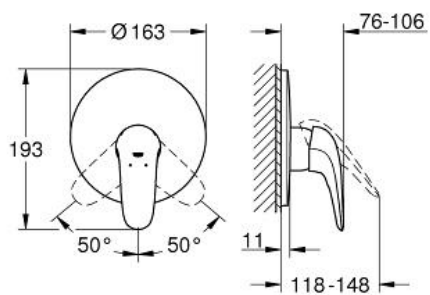

EUROSTYLE
Single-lever shower mixer trim
MODEL # 29098003

Pure Freude
an Wasser

GROHE

Product Description:

EUROSTYLE

Single-lever shower mixer trim

Standard Specification:

set for final installation for

35 501 000

33 961 000

33 962 000

33 964 000

without concealed body

solid metal lever

GROHE StarLight chrome finish

GROHE QuickFix covered fixing