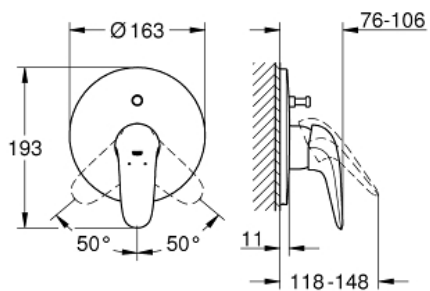

EUROSTYLE
Single-lever bath/shower mixer
trim

MODEL # 29099LS3

Pure Freude
an Wasser

GROHE

Product Description:

EUROSTYLE

Single-lever bath/shower mixer trim

Standard Specification:

set for final installation for

35 501 000

33 961 000

33 963 000

without concealed body

solid metal lever

GROHE StarLight chrome finish

GROHE QuickFix covered fixing