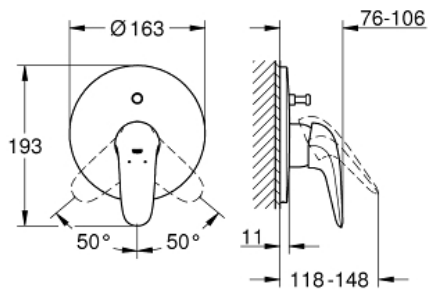

EUROSTYLE  
Single-lever bath/shower mixer  
trim

MODEL # 29099003

Pure Freude  
an Wasser

GROHE

**Product Description:**

**EUROSTYLE**

Single-lever bath/shower mixer trim

**Standard Specification:**

set for final installation for

35 501 000

33 961 000

33 963 000

**without concealed body**

solid metal lever

**GROHE StarLight** chrome finish

GROHE QuickFix covered fixing

automatic diverter: bath/shower

escutcheon- and shaft-sealing

metal wall escutcheons

**Color:**

□ 29099003 Chrome