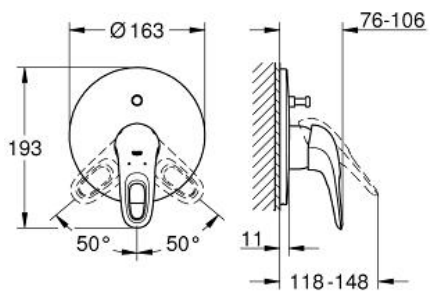

EUROSTYLE
Single-lever bath/shower mixer
trim

MODEL # 19506LS3

Pure Freude
an Wasser

GROHE

Product Description:

EUROSTYLE

Single-lever bath/shower mixer trim

Standard Specification:

set for final installation for

35 501 000

33 961 000

33 963 000

without concealed body

loop metal lever

GROHE StarLight chrome finish

GROHE QuickFix covered fixing

automatic diverter: bath/shower

escutcheon- and shaft-sealing

metal wall escutcheon

Color:

□ 19506LS3 moon white