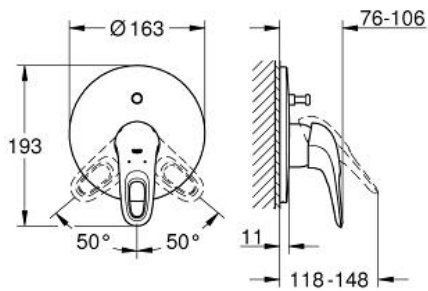

EUROSTYLE
Single-lever bath/shower mixer
trim

MODEL # 19506003

Pure Freude
an Wasser

GROHE

Product Description:

EUROSTYLE

Single-lever bath/shower mixer trim

Standard Specification:

set for final installation for

35 501 000

33 961 000

33 963 000

without concealed body

GROHE StarLight chrome finish

GROHE QuickFix covered fixing

automatic diverter: bath/shower

escutcheon- and shaft-sealing

metal wall escutcheon

Color:

□ 19506003 Chrome