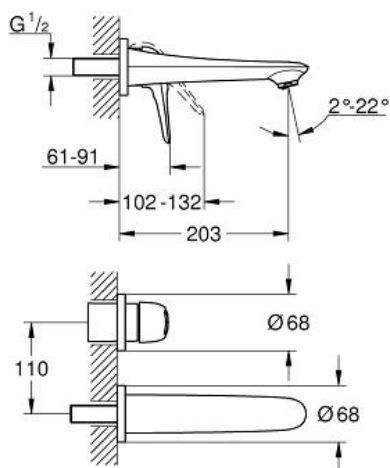

EUROSTYLE  
2-hole basin mixer M-Size  
MODEL # 19571LS3

Pure Freude  
an Wasser

GROHE

**Product Description:**

**EUROSTYLE**  
2-hole basin mixer  
M-Size

**Standard Specification:**

wall or deck mounted  
**without concealed body**  
set for final installation for  
23 571 000  
metal escutcheon  
loop metal lever  
**GROHE StarLight** chrome finish  
**GROHE AquaGuide** adjustable mousseur  
centre distance 110 mm  
projection 203 mm

**Color:**

□ 19571LS3 moon white