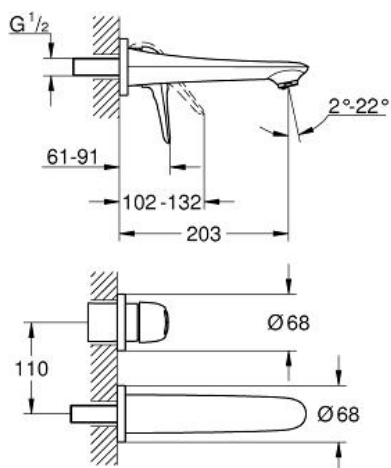

EUROSTYLE
2-hole basin mixer M-Size
MODEL # 19571003

Pure Freude
an Wasser

GROHE

Product Description:

EUROSTYLE
2-hole basin mixer
M-Size

Standard Specification:

wall or deck mounted
without concealed body
set for final installation for
23 571 000
metal escutcheon
loop metal lever
GROHE StarLight chrome finish
GROHE AquaGuide adjustable mousseur
centre distance 110 mm
projection 203 mm

Color:

□ 19571003 Chrome