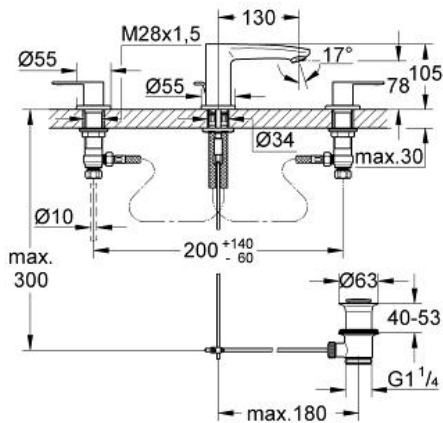

EUROSTYLE COSMOPOLITAN

3-hole basin mixer S-Size

MODEL # 20208002

Pure Freude
an Wasser

Product Description:
EUROSTYLE COSMOPOLITAN
 3-hole basin mixer
 S-Size

Standard Specification:
 metal lever
 ceramic headparts 1/2", 90°
GROHE StarLight chrome finish
GROHE QuickFix installation system
 with centering support
 spout with mousseur
 pop-up waste set 1 1/4"
 pressure-proof, flexible connection hoses
 between spout and side valves

Color:
 20208002 Chrome