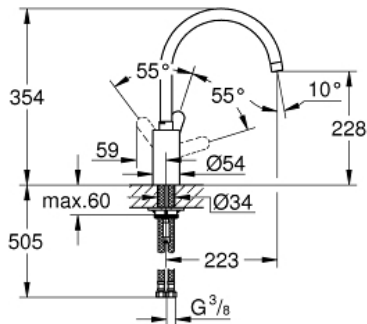

EUROSTYLE COSMOPOLITAN

Single-lever sink mixer 1/2"

MODEL # 33975002

Pure Freude
an Wasser

GROHE

Product Description:
EUROSTYLE COSMOPOLITAN
Single-lever sink mixer 1/2"

Standard Specification:
high spout
monobloc installation
GROHE StarLight finish
GROHE SilkMove 35 mm ceramic cartridge
mousseur
adjustable flow rate limiter
swivel tubular spout
selectable swivel area : 0° / 150° / 360°
flexible connection hoses
rapid installation system