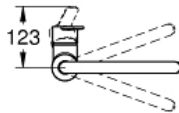

EUROSTYLE COSMOPOLITAN

Single-lever sink mixer 1/2"

MODEL # 33975002

Pure Freude
an Wasser

GROHE

Product Description:
EUROSTYLE COSMOPOLITAN
Single-lever sink mixer 1/2"

Standard Specification:
high spout
monobloc installation
GROHE StarLight finish
GROHE SilkMove 35 mm ceramic cartridge
mousseur
adjustable flow rate limiter
swivel tubular spout
selectable swivel area : 0° / 150° / 360°
flexible connection hoses
rapid installation system