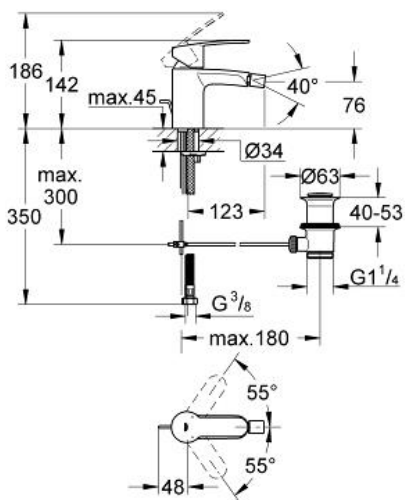

EUROSTYLE COSMOPOLITAN

Bidet mixer 1/2" S-Size

MODEL # 33565002

Pure Freude
an Wasser

Product Description:

EUROSTYLE COSMOPOLITAN

Bidet mixer 1/2"

S-Size

Standard Specification:

monobloc installation

metal lever

GROHE SilkMove 35 mm ceramic cartridge

adjustable flow rate limiter

adjustable minimum flow rate 2.5 l/min

GROHE StarLight chrome finish

GROHE QuickFix installation system

with centering support

ball-joint mousseur

pop-up waste set 1 1/4"

flexible connection hoses

optional temperature limiter (46 375 000)

Color:

□ 33565002 Chrome