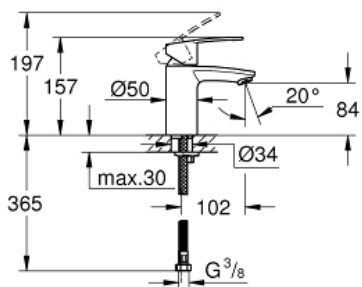

# EUROSTYLE COSMOPOLITAN

Basin mixer 1/2" S-Size

MODEL # 2337320E

Pure Freude  
an Wasser

**GROHE**  
WAVE

**Product Description:**  
EUROSTYLE COSMOPOLITAN  
Basin mixer 1/2"  
S-Size

**Standard Specification:**  
monobloc installation  
metal lever

**GROHE SilkMove ES**

35 mm ceramic cartridge with energy saving function via cold start  
adjustable flow rate limiter  
adjustable minimum flow rate 2.5 l/min  
temperature limiter

**GROHE StarLight** chrome finish

**GROHE EcoJoy** mousseur 5.7 l/min

**GROHE QuickFix** installation system  
with centering support  
smooth body  
flexible connection hoses

**Color:**

□ 2337320E Chrome