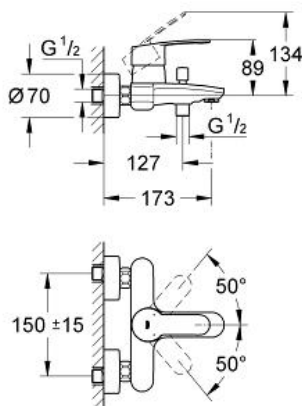

EUROSTYLE COSMOPOLITAN

Single-lever bath/shower mixer 1/2"

MODEL # 33591002

Pure Freude
an Wasser

GROHE

Product Description:
EUROSTYLE COSMOPOLITAN
Single-lever bath/shower mixer 1/2"

Standard Specification:
wall or deck mounted, metal lever
GROHE SilkMove 46 mm ceramic cartridge
GROHE StarLight chrome finish
adjustable flow rate limiter
automatic diverter: bath/shower
mousseur, integrated non-return valve
in the shower outlet 1/2"
S-unions
protected against backflow
optional temperature limiter (46 308 000)