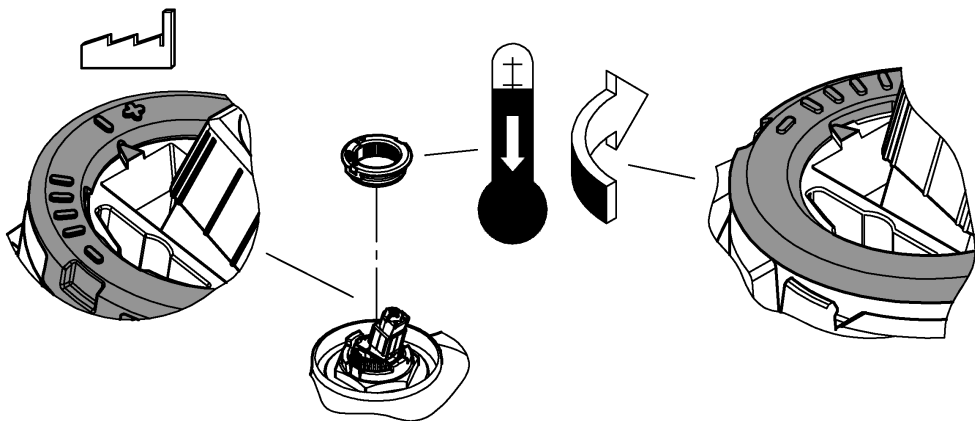

6

7

31 126

31 482

SERVICE

Pure Freude an Wasser

GROHE
WAVES

D