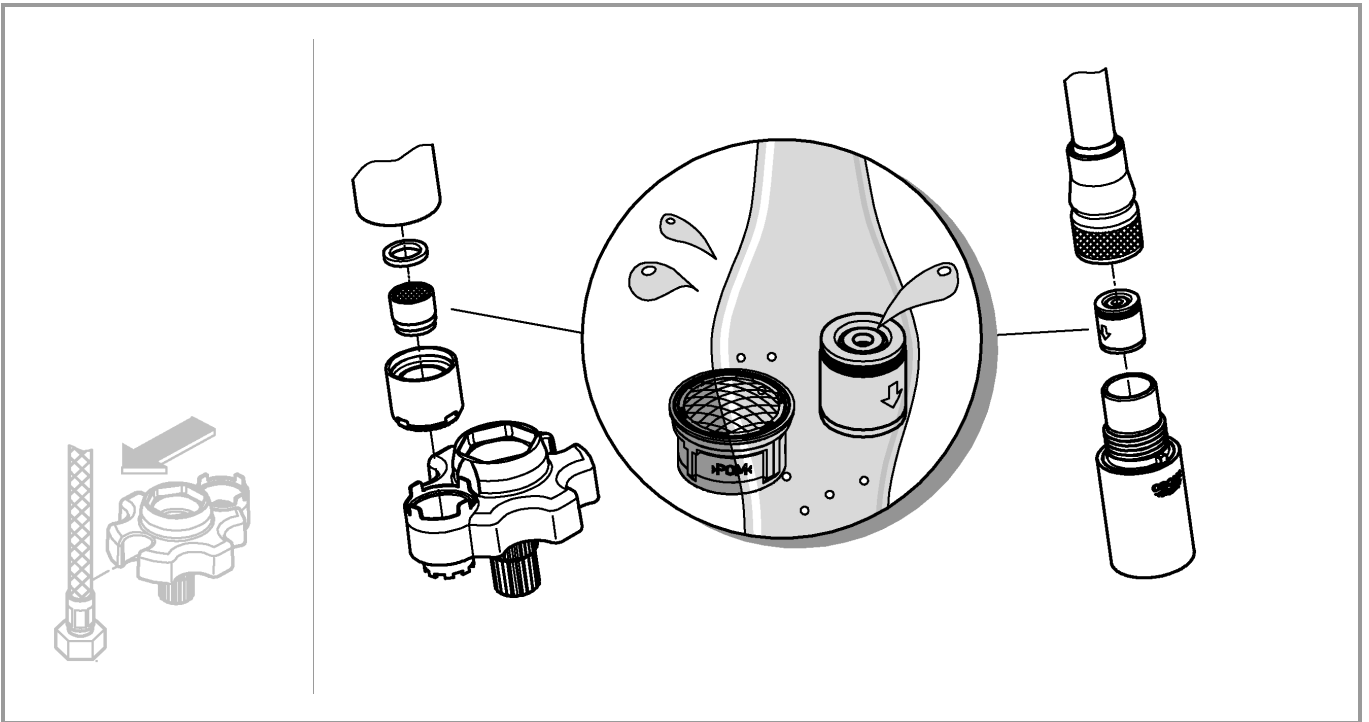

6

7

31 126

31 482

SERVICE

Pure Freude an Wasser

GROHE
WAVES

D