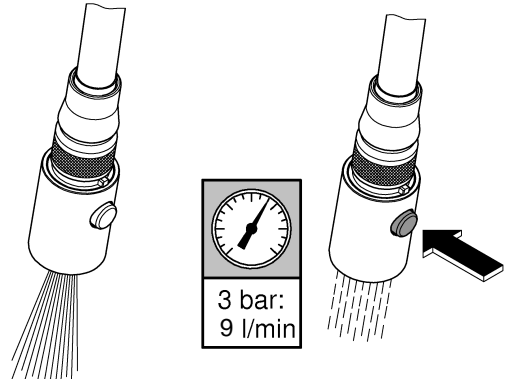

6

7

31 126

31 482

SERVICE

Pure Freude an Wasser

GROHE
WAVES

D