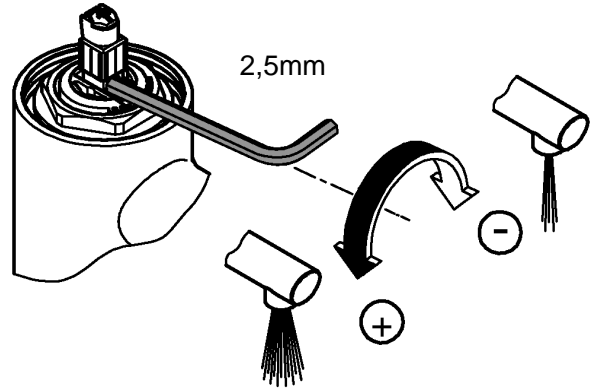

6

7

31 126

31 482

SERVICE

Pure Freude an Wasser

GROHE
WAVES

D