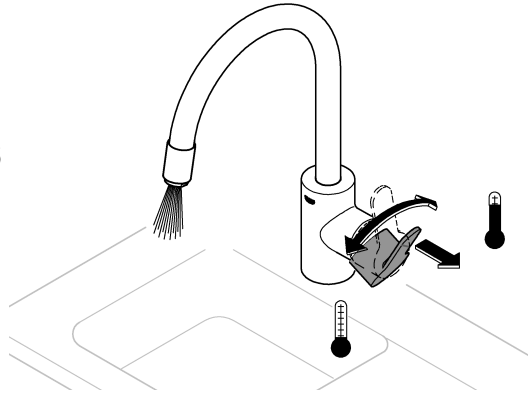

6

7

31 126

31 482

SERVICE

Pure Freude an Wasser

GROHE
WAVES

D