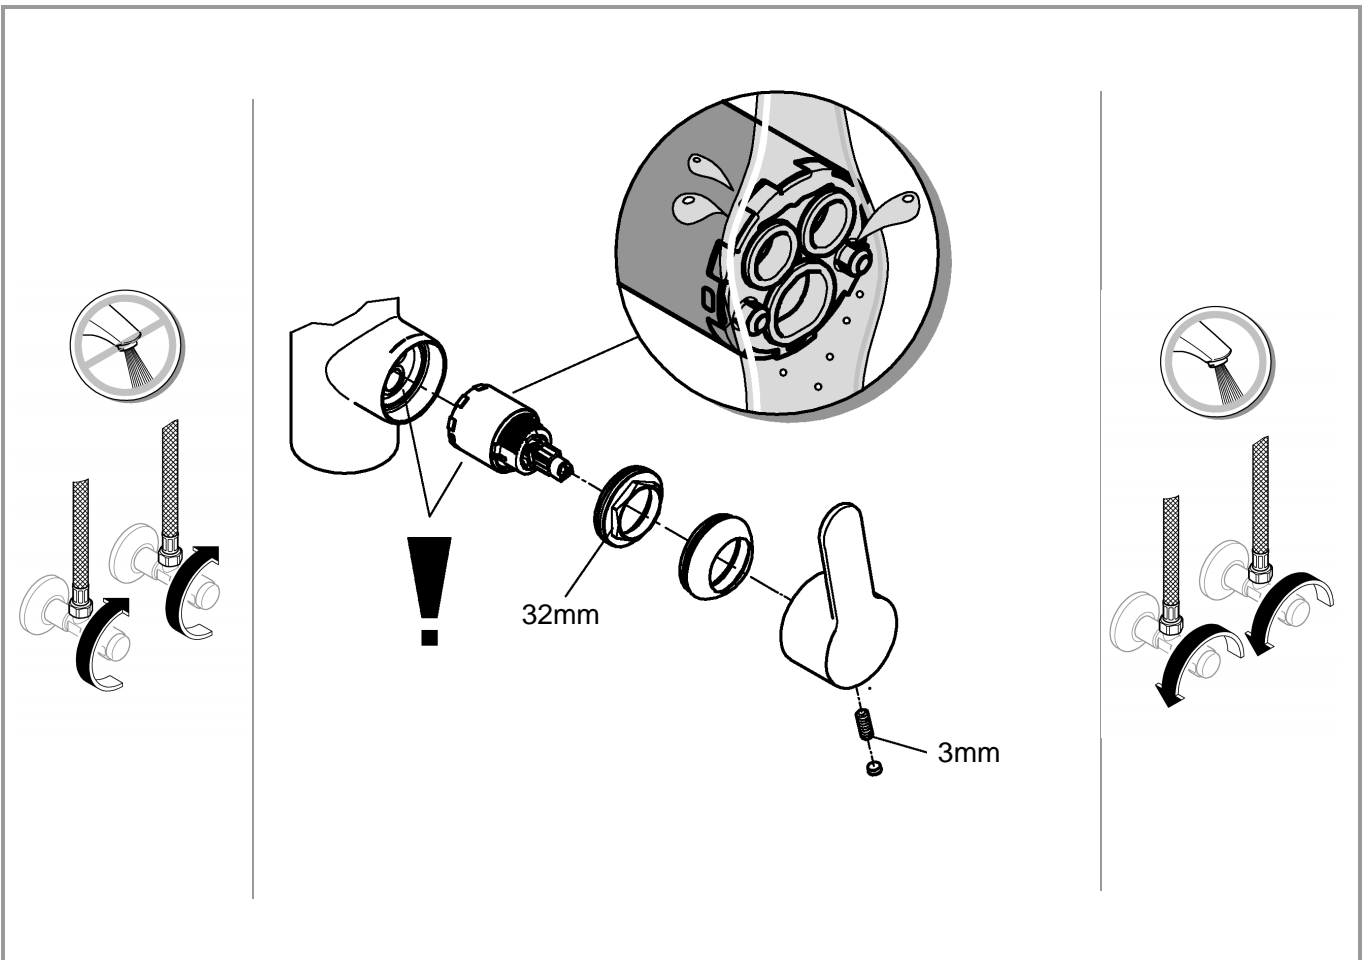

6

7

31 126

31 482

SERVICE

Pure Freude an Wasser

GROHE
WAVES

D