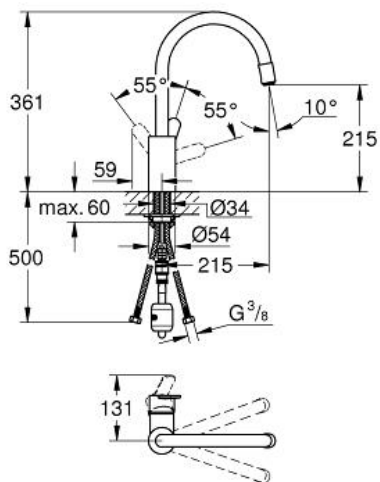

EUROSTYLE COSMOPOLITAN

Single-lever sink mixer 1/2"

MODEL # 31126002

Pure Freude
an Wasser

GROHE

Product Description:
EUROSTYLE COSMOPOLITAN
Single-lever sink mixer 1/2"

Standard Specification:
high spout
monobloc installation
GROHE StarLight finish
GROHE SilkMove 35 mm ceramic cartridge
pull out mousseur spout
adjustable flow rate limiter
swivel tubular spout
swivel area 360°
protected against backflow
flexible connection hoses
rapid installation system

Color:
□ 31126002 Chrome